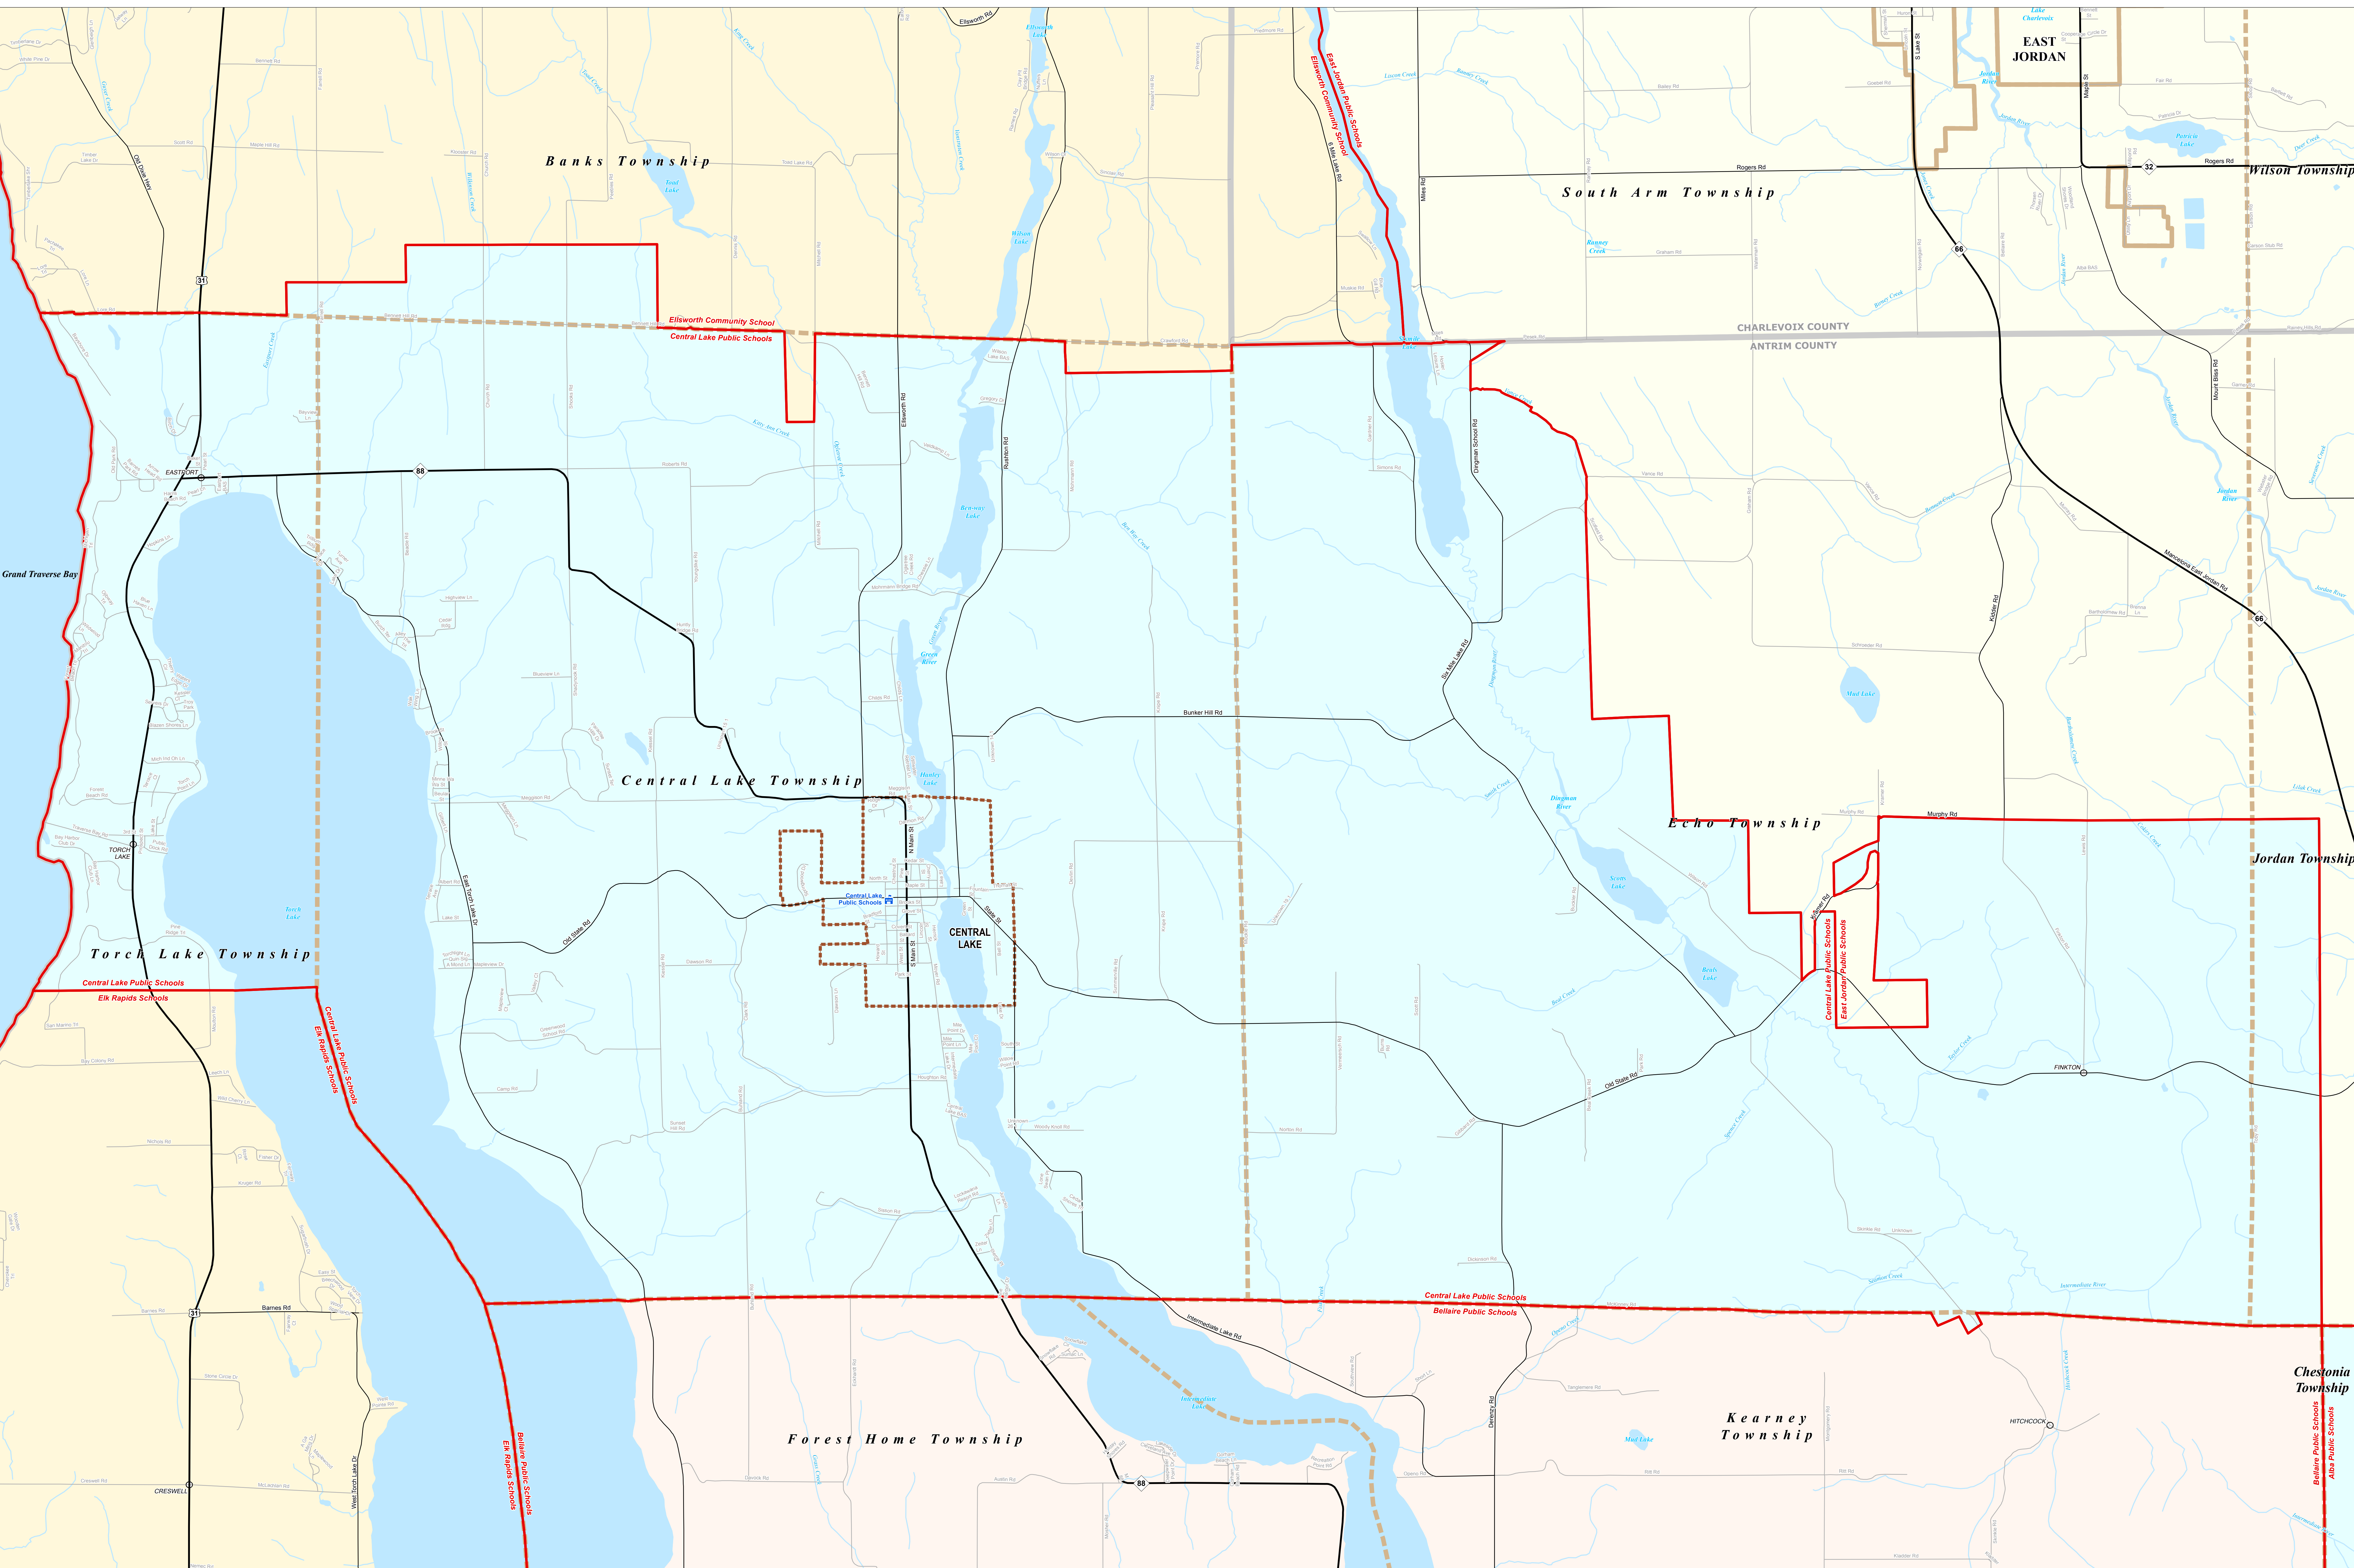

CENTRAL LAKE PUBLIC SCHOOLS

Charlevoix-Emmet ISD

0 0.25 0.5 Miles

Legend	
School District	Unincorporated Place
County	School
City	Freeway
Township	Highway
Village	Primary Road
Census Designated Place	Local Road
Railroad	Water Feature
	River, Stream, or Drain